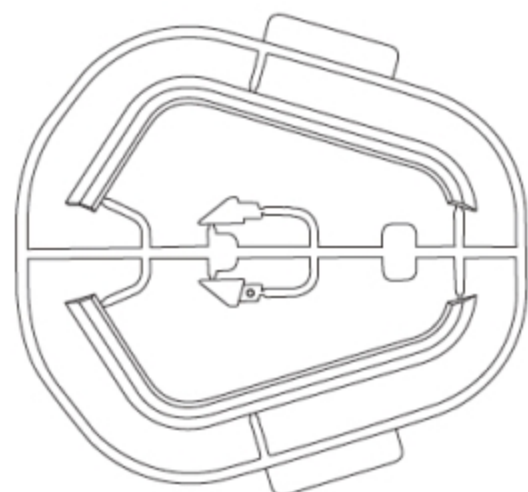

killerbody™

Front Wheel Arches (Detail Scale) 3.75 inch Tire

Fit for KB48601 Toyota Land Cruiser Hard Body

NO. 48698

1 Cutting

KB48698 wheel arches cutting position(detail scale)
Fit for KB48601 Toyota Land Cruiser Hard Body
3.75 inch Tire

<Left>

<Right>