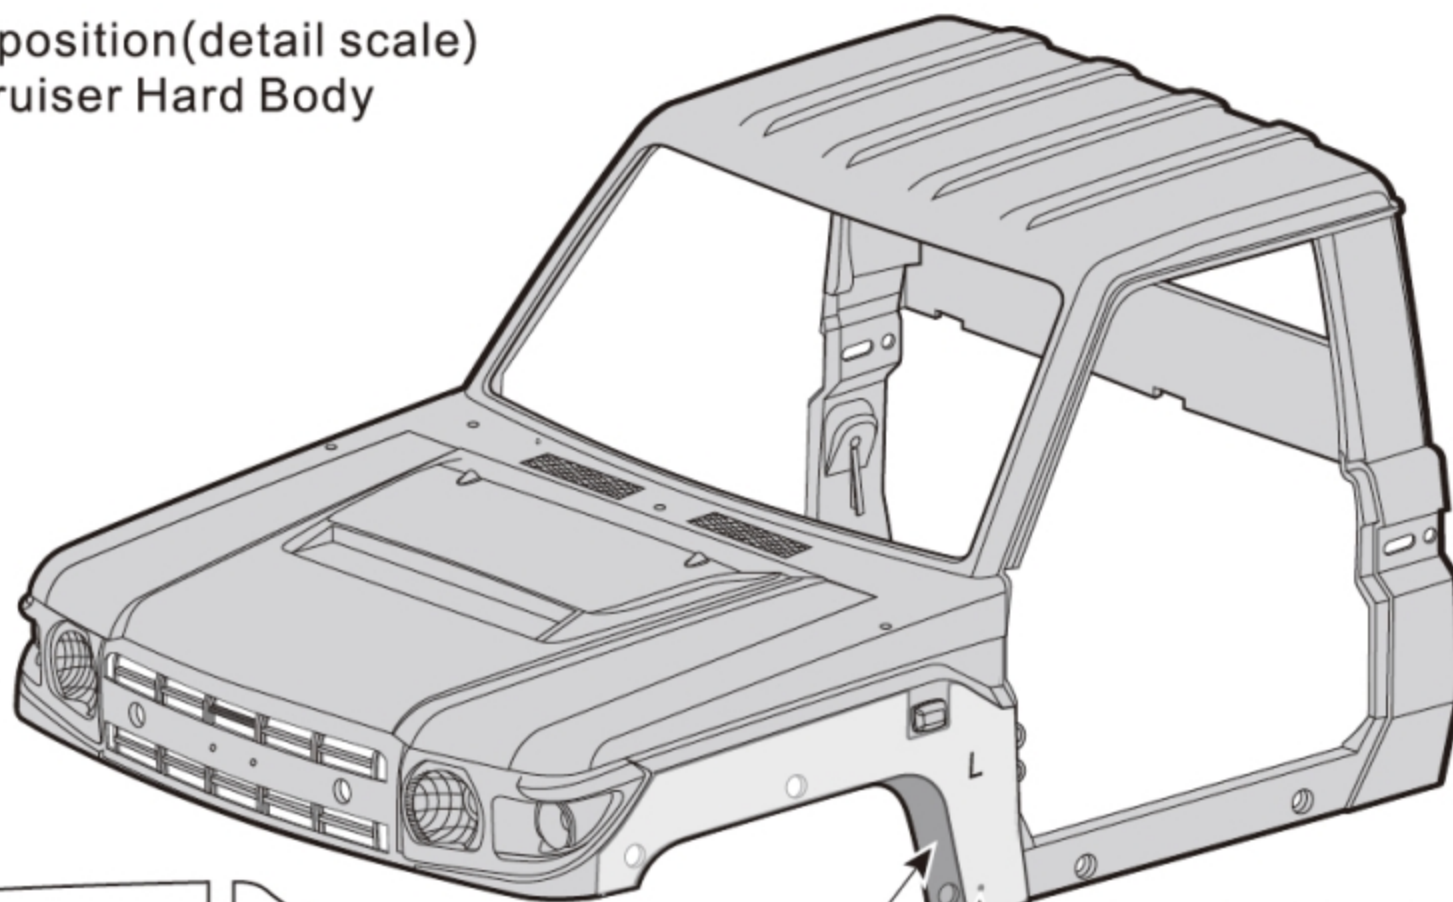

killerbody™

Front Wheel Arches (Detail Scale) 3.75 inch Tire

Fit for KB48601 Toyota Land Cruiser Hard Body

NO. 48698

1 Cutting

KB48698 wheel arches cutting position(detail scale)
Fit for KB48601 Toyota Land Cruiser Hard Body
3.75 inch Tire

<Left>

<Right>