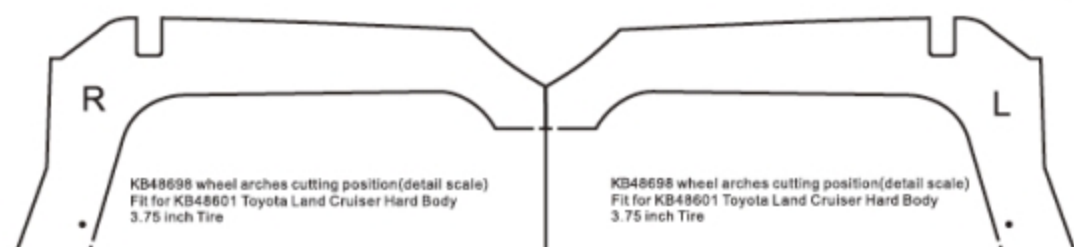

killerbody™

Front Wheel Arches (Detail Scale) 3.75 inch Tire

Fit for KB48601 Toyota Land Cruiser Hard Body

NO. 48698

1 Cutting

KB48698 wheel arches cutting position(detail scale)
Fit for KB48601 Toyota Land Cruiser Hard Body
3.75 inch Tire

<Left>

<Right>

1.2mm

This cutting position just for reference,
cut according to your wheel arches.

2 Assembling