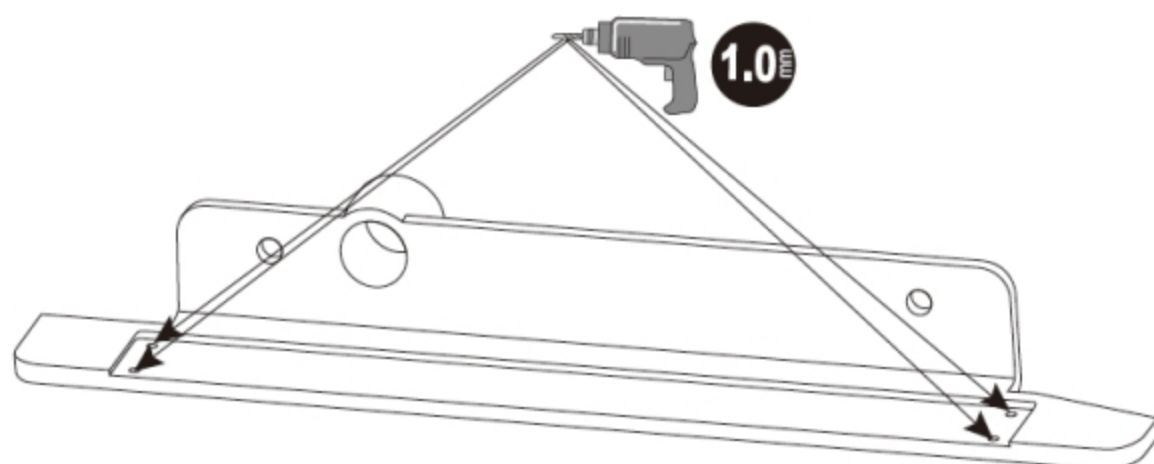

1 Assembling