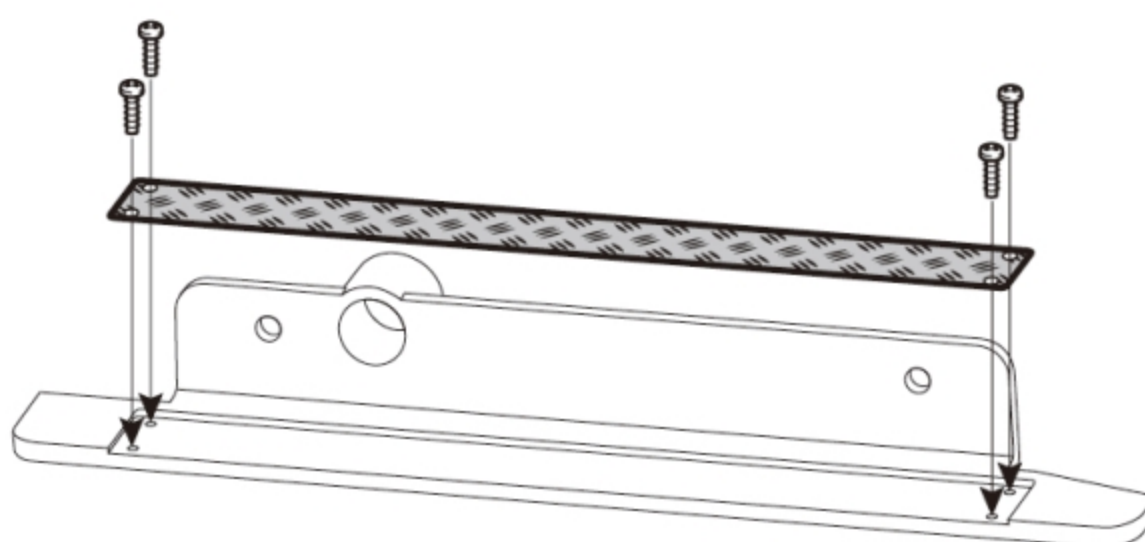

1 Assembling