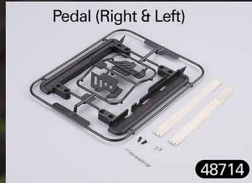

1/10 Toyota Land Cruiser 70 Upgrade Sets

Fit for Traxxas TRX4 Chassis

Including:

- Alloy bumper
- ABS light cover
- ABS light bucket (chromed)
- PC headlight lenses (2 x clear, 2 x blue)
- LED unit set (6 LEDs, recommend KB43688 LED control box II)
- Decorative decal
- Antenna
- Installation parts
- Instruction manual

Fit for KB48601 Toyota Land Cruiser Hard Body 4.53 - 4.72 inch Tire

1977 Skyline Hardtop 2000 GT-ES

Official Licensed Product
1/10 BODY SHELL

Nissan Motor Co., Ltd. trademarks, designs,
copyrights and/or other intellectual property
rights are used under license.

More Detail

*This body can be used with
1/10 electric touring car chassis
(Long Wheelbase: 257mm Width: 195~200mm)*

EXCLUSIVE PARTS

Plastic Parts Set

48702

Chromed Light Bucket
Lexan molded / PC material

48719