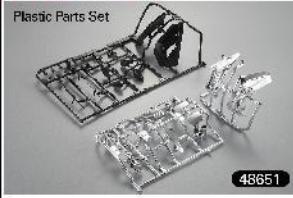

EXCLUSIVE PARTS