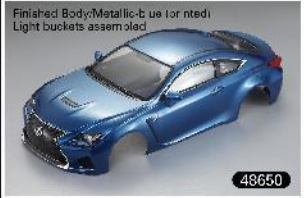

EXCLUSIVE PARTS