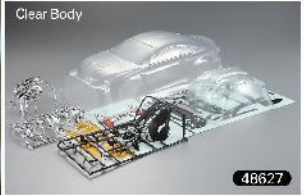

LEXUS RC F

TOYOTA, LEXUS RC F, and all other associated marks, emblems, and designs are intellectual property right of Toyota Motor Corporation and used with permission.

Official Licensed Product
1/10 BODY SHELL

This body can be used with
1/10 electric touring car chassis
(Long Wheelbase: 257mm Width: 195mm)

More Details

WWW.KILLERBODYRC.COM

EXCLUSIVE PARTS

KILLERBODY RC MODELS