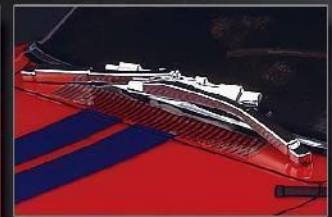

1/10 BODY SHELL

Official Licensed Product

* Fiat Official Licensed Product **

** Produced under license of Fiat Group Automobiles S.p.A.

ALFA ROMEO, all associated logos and distinctive designs are property of the Fiat Group Companies.

The body designs of the Alfa Romeo cars are protected as Fiat Group Automobiles S.p.A. property. **

This body can be used with 1/10 electronic touring car chassis
(Long Wheelbase: 257mm Width: 195mm)

Alfa Romeo 2000 GTAm

More Emulational Detail

Clear Body

Red (Printed) /Trimmed & Decaled

EXCLUSIVE PARTS

Aluminum Alloy Wheel (UPGRADE PARTS)