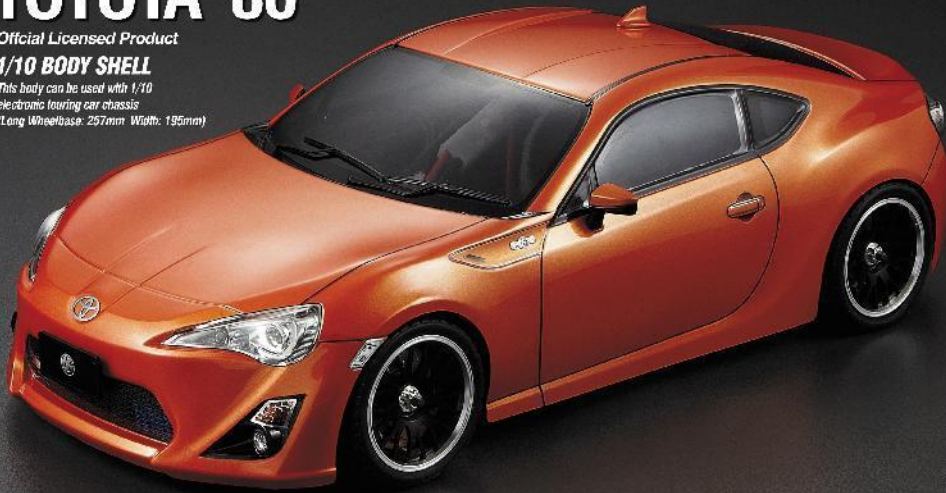

TOYOTA 86

Official Licensed Product

1/10 BODY SHELL

This body can be used with 1/10 electronic touring car chassis (Long Wheelbase: 257mm Width: 195mm)